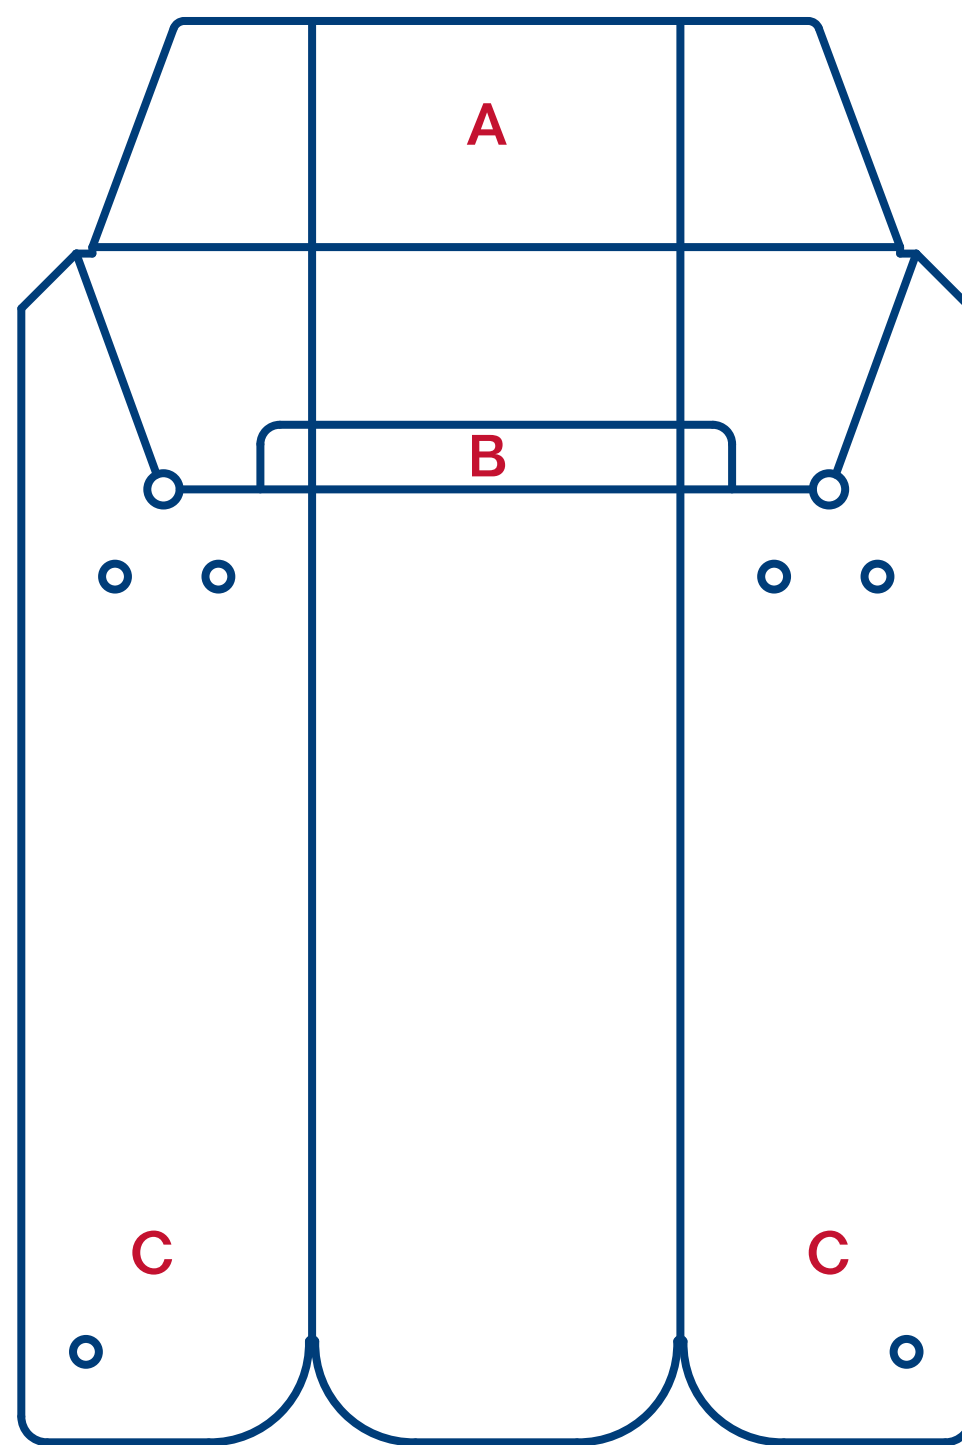

# FOLDING INSTRUCTIONS

1. Unfold tri-folded Chute and hold printed side towards you.

2. Push back panel **A** away from you while pulling forward panel **B** towards you. Push panel **C** together and pinch towards back.

## Use on side OR upright

3. Lay chute on side and grasp EZ thumb and finger notches on bottom of chute with one hand. Slide folded **ECOLO-CHUTE** into open **ECOLO-BAG**.

- Use Laying down to rake in yard debris directly into the bag.
- Use **ECOLO-BAG** with **ECOLO-CHUTE** upright to hand drop in leaves and yard debris.