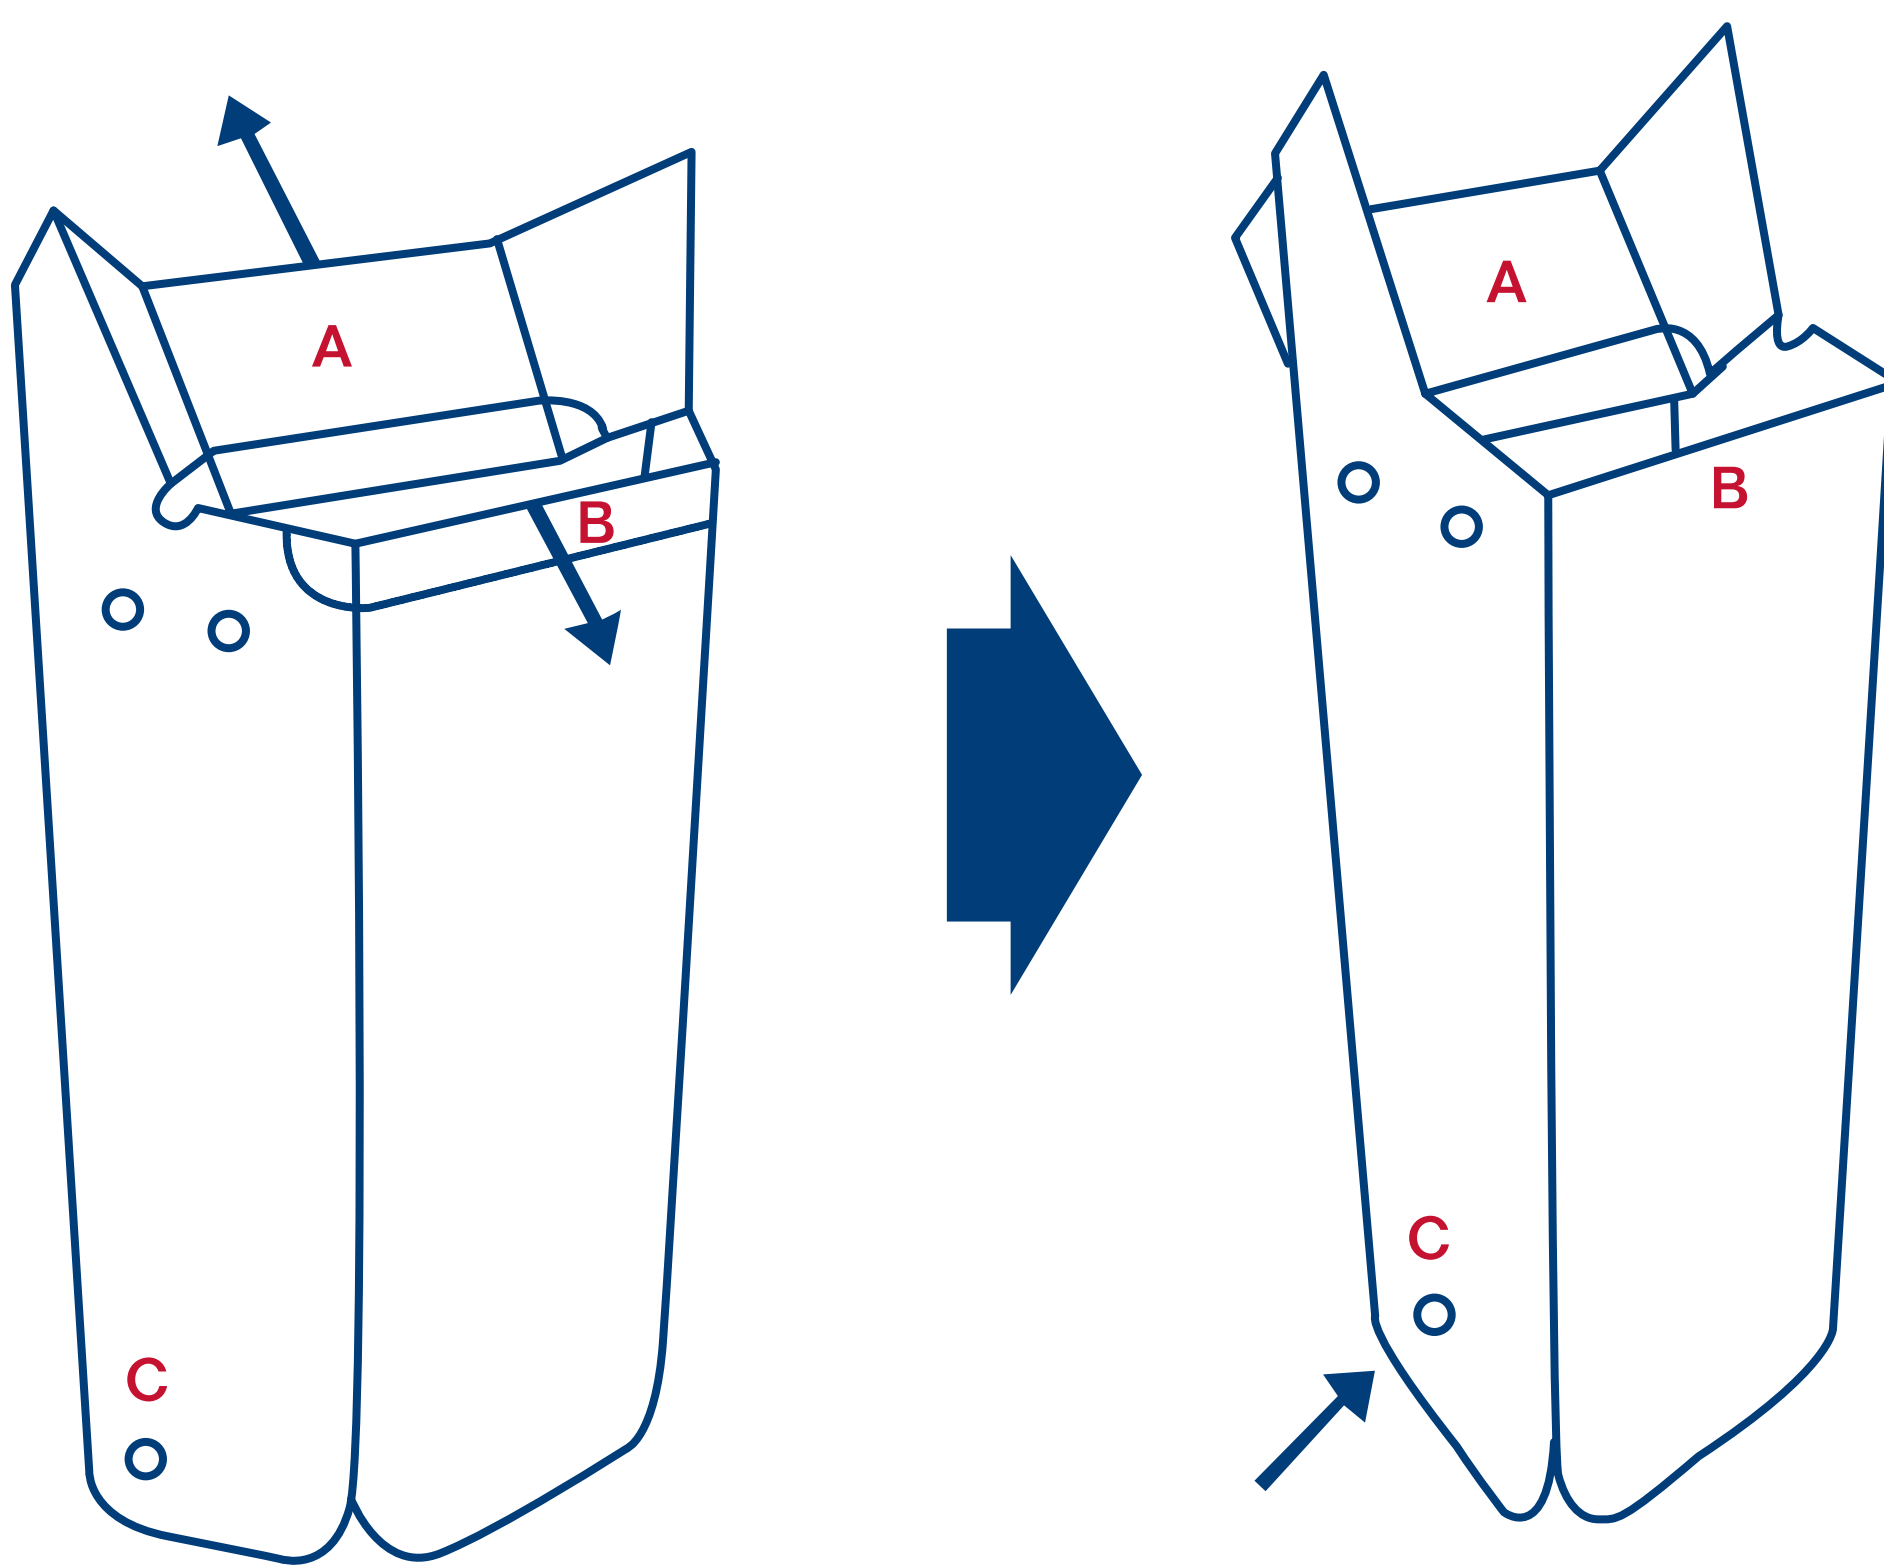

# FOLDING INSTRUCTIONS

1. Unfold tri-folded Chute and hold printed side towards you.

2. Push back panel **A** away from you while pulling forward panel **B** towards you. Push panel **C** together and pinch towards back.

## Use on side OR upright

3. Lay chute on side and grasp EZ thumb and finger notches on bottom of chute with one hand. Slide folded **ECOLO-CHUTE** into open **ECOLO-BAG**.

- Use Laying down to rake in yard debris directly into the bag.
- Use **ECOLO-BAG** with **ECOLO-CHUTE** upright to hand drop in leaves and yard debris.